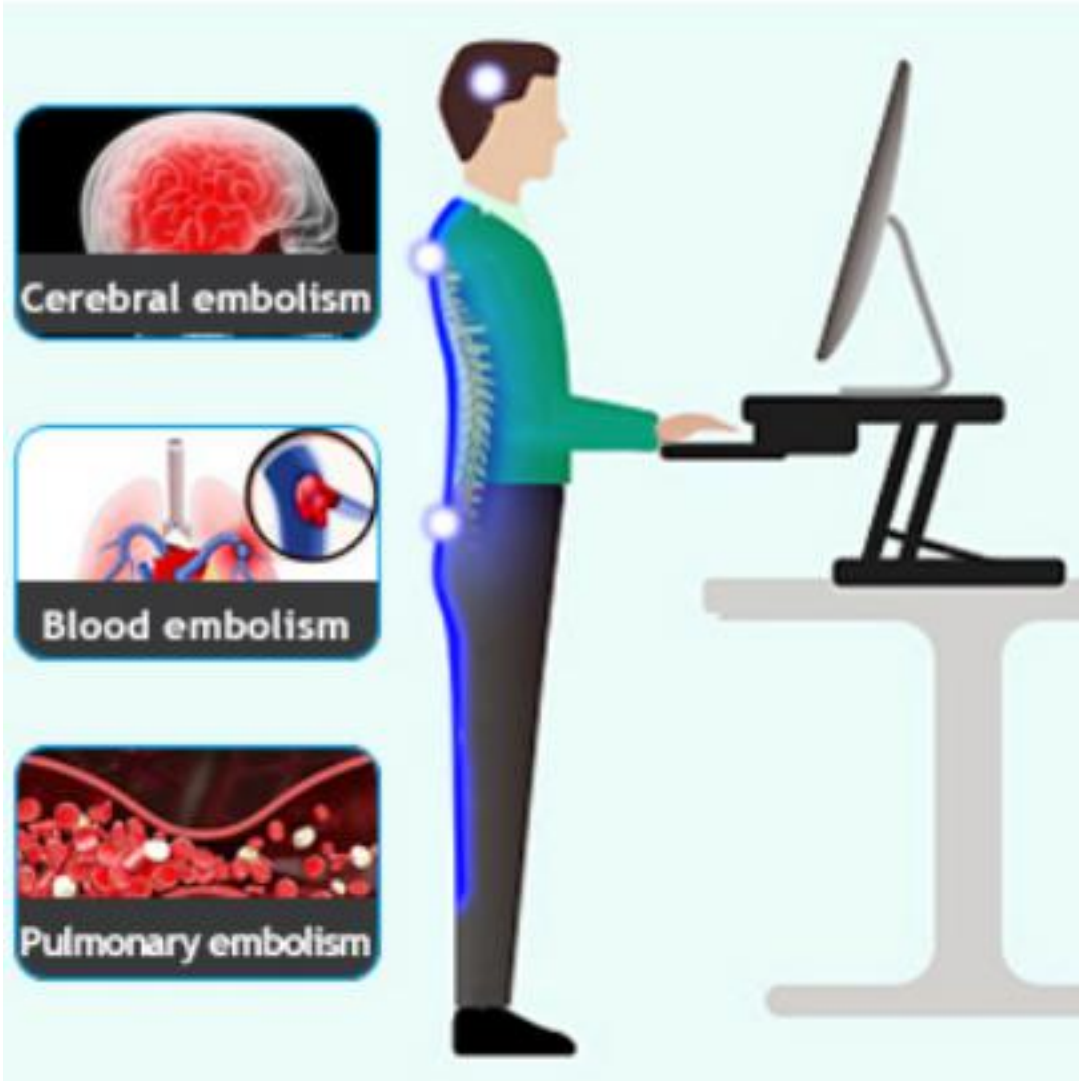

Safety and Sturdy Structure

Ergonomic design standing desk. The chuck keeps your riser steady and the maximum weight hold up to 33 lbs.

Smooth & Easy Adjustments

Gas springs, make the surface lift more easily and smoothly. Adjust to your perfect height level with unlimited adjustable points between 5.1" and 20.0" from the desk surface.

Space for 2 Monitors

Our standing desk have large surface space, can easily holds two side by side monitors along with decor, writing utensils, notebooks, mugs, and more.

Removable Keyboard

The second platform is removable for those just looking to use the top surface as a laptop or writing surface.

Free-installation

Suitable for more height condition

155cm-190cm

Healthy Working Style

Our standing desk with ergonomically designed and gives you the benefit of standing or sitting on demand. Switching between sitting and standing throughout a long work day provides several health benefits for the body such as increased blood flow and reduced aches and pains with our stand up desk. And keep you comfortable, productive, and energized.